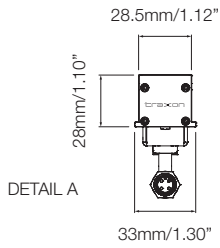

BEFORE MOUNTING, PLEASE READ THE USER MANUAL FOR CABLING AND CONNECTION DETAILS.

Mounting Guide

MEDIA TUBE RGB

CLEAR TUBE

DIFFUSED TUBE

Tube-to-Tube Clearance