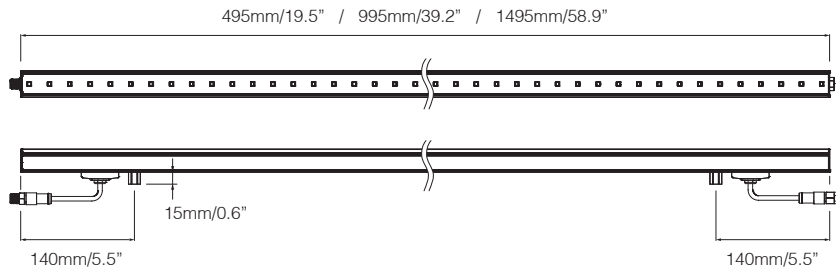

BEFORE MOUNTING, PLEASE READ THE USER MANUAL FOR CABLING AND CONNECTION DETAILS.

Mounting Guide

MEDIA TUBE RGB

CLEAR TUBE

DIFFUSED TUBE

Tube-to-Tube Clearance