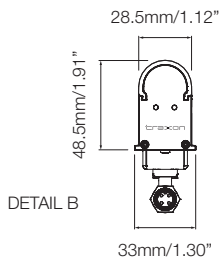

BEFORE MOUNTING, PLEASE READ THE USER MANUAL FOR CABLING AND CONNECTION DETAILS.

Mounting Guide

MEDIA TUBE RGB

CLEAR TUBE

DIFFUSED TUBE

Tube-to-Tube Clearance