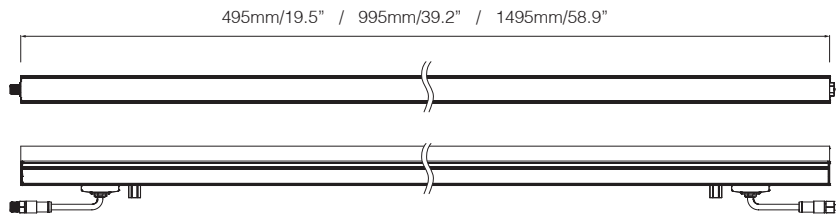

BEFORE MOUNTING, PLEASE READ THE USER MANUAL FOR CABLING AND CONNECTION DETAILS.

Mounting Guide

MEDIA TUBE RGB

CLEAR TUBE

DIFFUSED TUBE

Tube-to-Tube Clearance