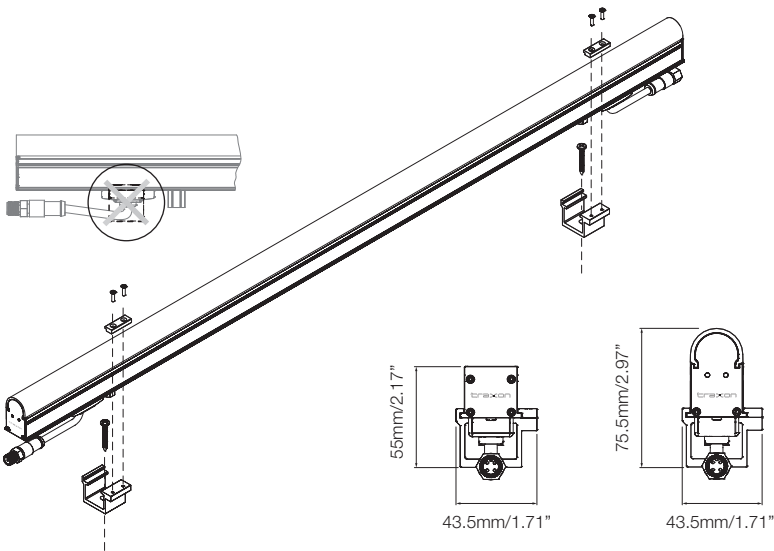

BEFORE MOUNTING, PLEASE READ THE USER MANUAL FOR CABLING AND CONNECTION DETAILS.

Mounting Guide

MEDIA TUBE RGB

CLEAR TUBE

DIFFUSED TUBE

Tube-to-Tube Clearance