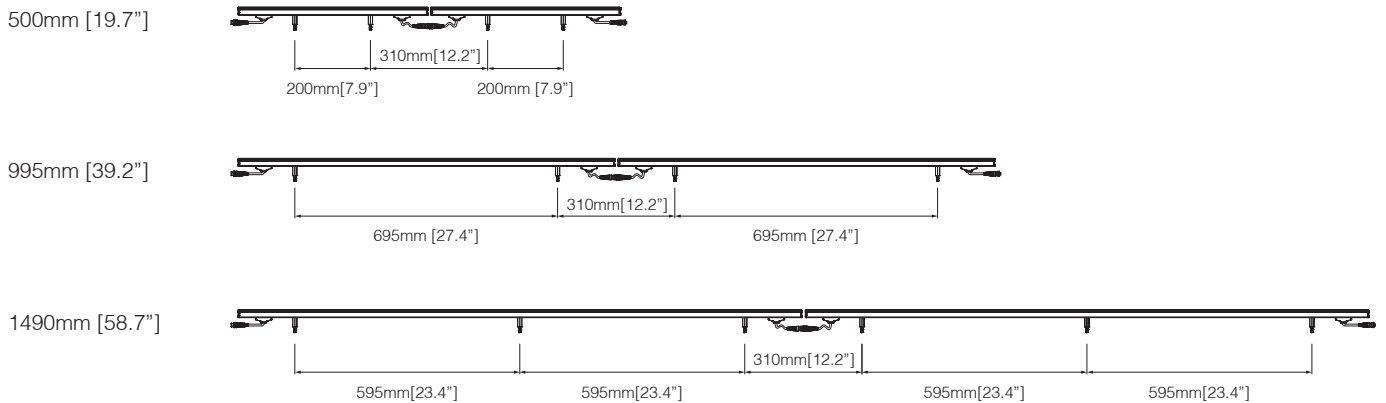

BEFORE MOUNTING, PLEASE READ THE USER MANUAL FOR CABLING AND CONNECTION DETAILS.

Mounting Guide

MONOCHROME TUBE

Mounting in a Straight Line

Tube-to-Tube Clearance