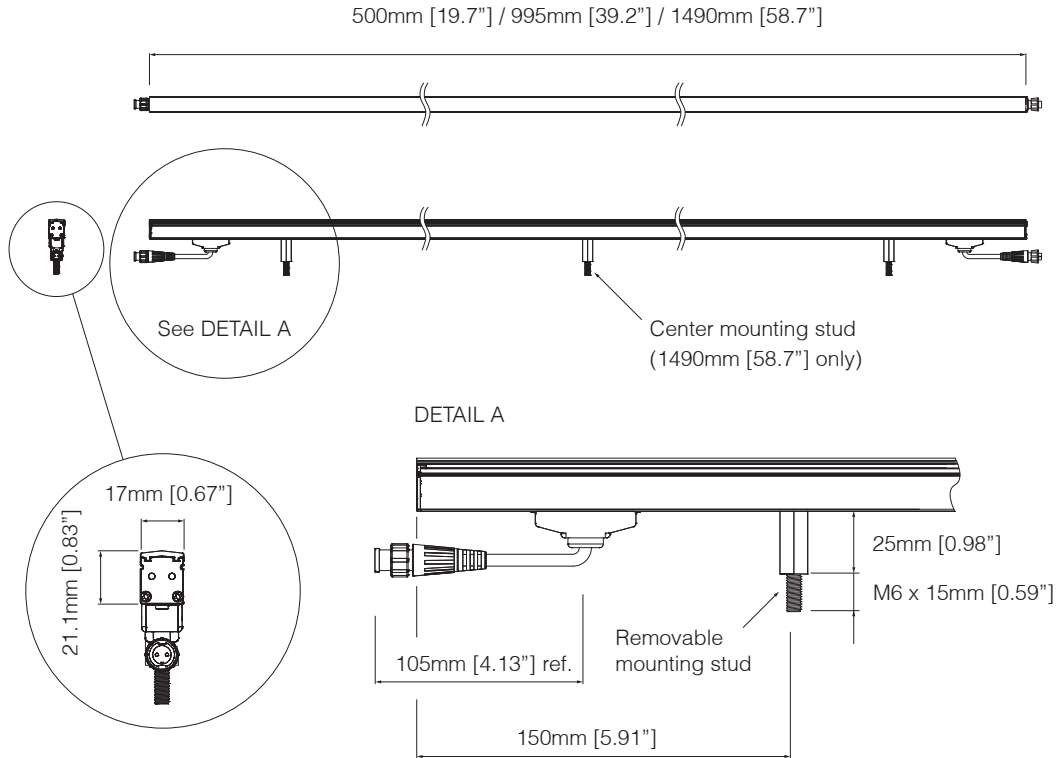

BEFORE MOUNTING, PLEASE READ THE USER MANUAL FOR CABLING AND CONNECTION DETAILS.

Mounting Guide

MONOCHROME TUBE

Mounting in a Straight Line

Tube-to-Tube Clearance