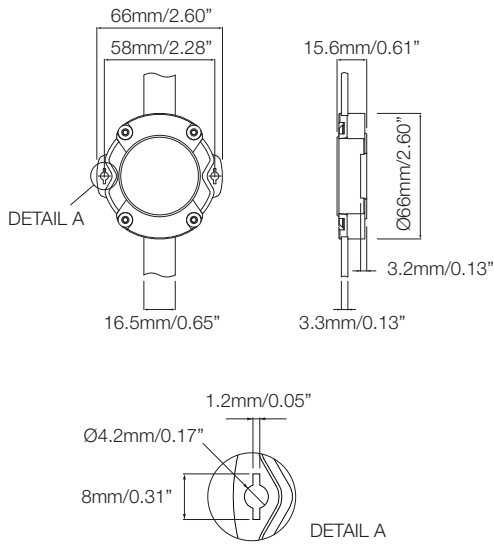

BEFORE MOUNTING, PLEASE READ THE USER MANUAL FOR CABLING AND CONNECTION DETAILS.

Mounting Guide

DOT XL-6

DOT XL-9

Mounting the Dot XL

Mounting the LED Engine and Pixel Distributor

LED Engine mounts on top of the Pixel Distributor (LED Engine is ordered separately)

Mount Pixel Distributor with connectors facing down