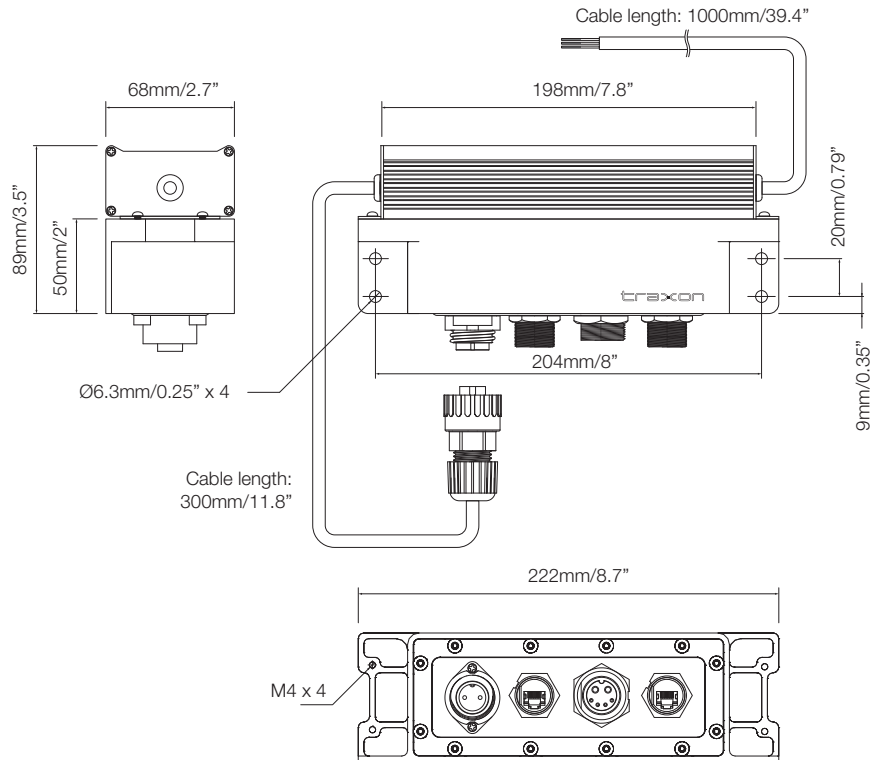

BEFORE MOUNTING, PLEASE READ THE USER MANUAL FOR CABLING AND CONNECTION DETAILS.

Mounting Guide

DOT XL-6

DOT XL-9

Mounting the Dot XL

Mounting the LED Engine and Pixel Distributor

LED Engine mounts on top of the Pixel Distributor (LED Engine is ordered separately)

Mount Pixel Distributor with connectors facing down