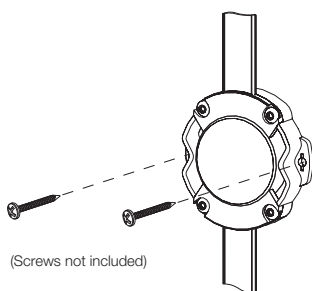

BEFORE MOUNTING, PLEASE READ THE USER MANUAL FOR CABLING AND CONNECTION DETAILS.

Mounting Guide

DOT XL-6

DOT XL-9

Mounting the Dot XL

Mounting the LED Engine and Pixel Distributor

LED Engine mounts on top of the Pixel Distributor (LED Engine is ordered separately)

Mount Pixel Distributor with connectors facing down